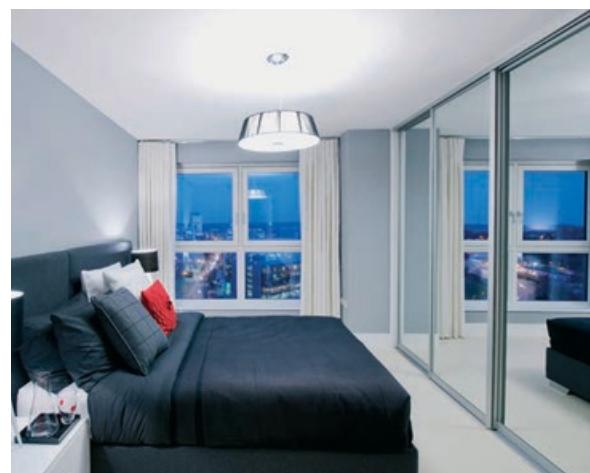

↑ Aluminium wardrobe doors shown here without midrails and a silver mirror infill.

← Aluminium doors with storm grey glass.