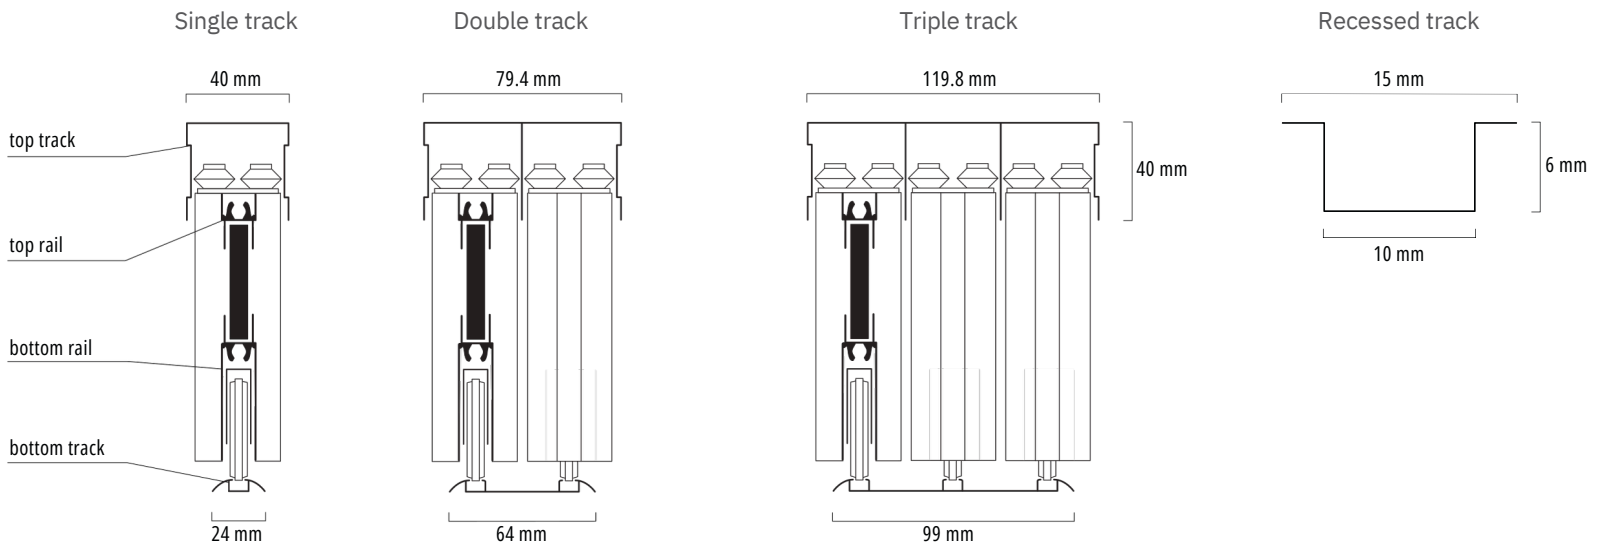

# SLIDING DOORS SYSTEM

Draks uses a bottom-weighted track system, which rebates a spring-loaded wheel to the underside of the door, offering great practical advantages. It means the wider the door, the greater the stability (the converse of most top weighted systems). The top track acts as a guide only, thus allowing installation in places with problematic ceiling construction. The bottom track may be surface mounted and, being only 6mm deep does not cause an obstruction. It may also be recessed into carpet, laminate, hardwood floors or even marble and tiling. The top and bottom tracks are either single, double or triple.

↓ Single rebated track set directly into tiling.

↓ Triple rebated track set into timber.

Track details	Depth mm	Width mm
Top track single	40	40
Top track double	40	79
Top track triple	40	120
Bottom track single	6	24
Bottom track double	6	64
Bottom track triple	6	99