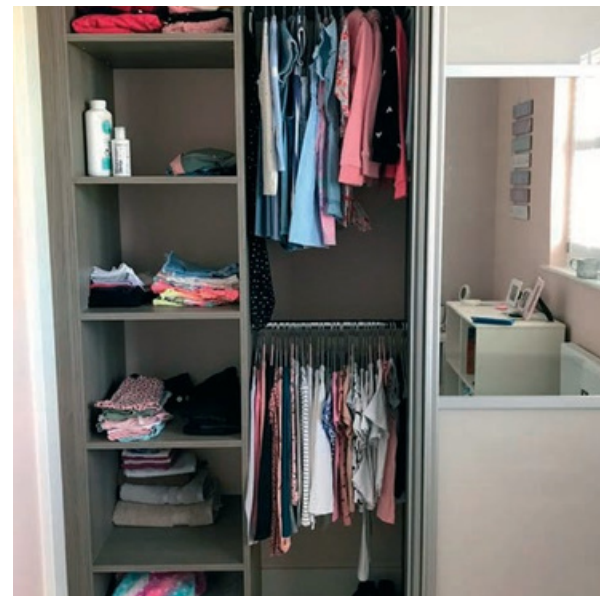

As well as wardrobes System Duo makes an ideal shelving system. Its versatility makes it possible to create bookshelves or workstations.

↑ Duo interior systems shown here in white.

← Duo interior systems walk-in dressing room design shown here in white.

## CLASSIC WARDROBE INTERIORS

Where the specification is a simple shelf and rail, this design offers a cost-effective interior upgrade.

↑ Classic wardrobe interior shown here in grey vincenza oak finish.