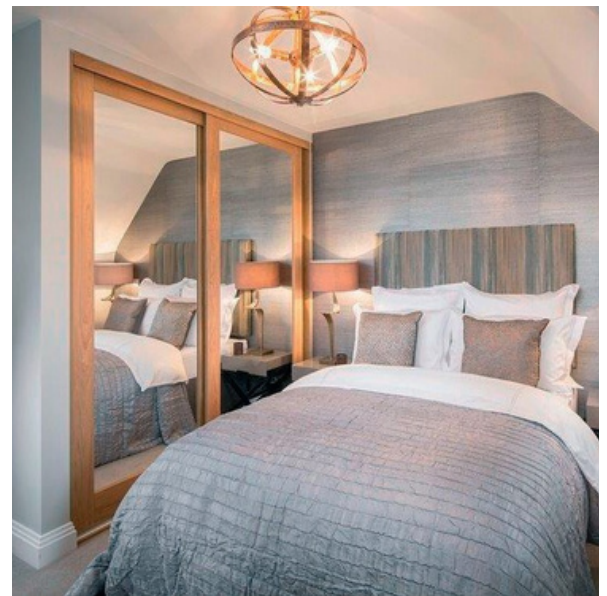

↑ Aspen wardrobe doors in oak with mirror infill.

← Aspen wardrobe doors shown here in black painted finish with silver mirror infill.

* Please be advised Real Leather and Solid Timber products may vary in colour and grain. Grain and colour variation are all normal and part of the natural beauty of the material.